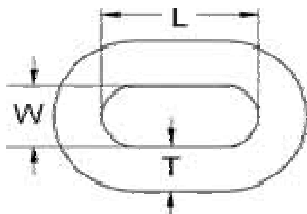

12628 E Highway 86
Neosho, MO 64850

Sales 1-800-523-2367 Ext "3"

Fax 417-451-5651

Stainless Steel TYPES 304 & 316 Chain Specifications

The dimensions table below show our standard imported stainless steel chain made to NACM specifications and US made stainless steel chain that also conforms to NACM (5/32, 3/16, 5/16 and 3/8) dimensions. You will also find US and French made stainless steel chain that conforms to Gr 40 (G4) and triple B (BBB) windlass chain (also called "ISO short link") specifications in 1/4, 5/16, 3/8 and 1/2" sizes.

NOT FOR OVERHEAD LIFTING.

Trade Size	Our Item No.	Working Load Limit (lbs) (4:1)	Material Diameter "T" (inches)	Inside Length "L" (inches)	Inside Width "W" (inches)	Weight per 100 ft (lbs)
1/8 import (China)	38-395/6FT	375	0.15	0.94	0.26	17
5/32 Made in USA	(On Request)	500	0.16	0.77	0.28	23
3/16 import (China)	38-330/335FT	830	0.20	0.97	0.32	31
3/16 (Made in USA)	(On Request)	930	0.20	0.95	0.38	32
1/4 import (China)	38-331/336FT	1,450	0.25	1.24	0.39	70
1/4 G4* (Made in USA)	38-336USG4	2,000	0.28	0.84	0.40	85
1/4 BBB* (France)	38-336US3B	2,000	0.28	0.87	0.36	76
5/16 import (China)	38-332/337FT	2,200	0.30	1.28	0.42	95
5/16 G4* (Made in USA)	38-337USG4	2,400	0.32	1.02	0.47	92
5/16 BBB* (France)	38-337US3B	2,400	0.32	0.95	0.41	94
3/8 import (China)	38-333/338FT	3,000	0.38	1.38	0.57	140
3/8 G4* (Made in USA)	38-338USG4	3,550	0.39	1.22	0.57	150
3/8 BBB* (France)	38-338US3B	3,750	0.39	1.10	0.54	160
1/2 import (China)	38-334/339FT	4,600	0.50	1.77	0.73	260
1/2 G4* (France)	(On Request)	6,500	0.51	1.59	0.76	210
1/2 BBB* (France)	(On Request)	6,500	0.51	1.38	0.74	274
5/8 import (China)	38-340FT	9,800	0.63	2.17	0.86	330
3/4 import (China)	38-341FT	15,000	0.75	2.76	1.10	550
1" import (China)	38-342FT	23,000	1.00	3.53	1.61	900
DO NOT EXCEED WORKING LOAD LIMIT						